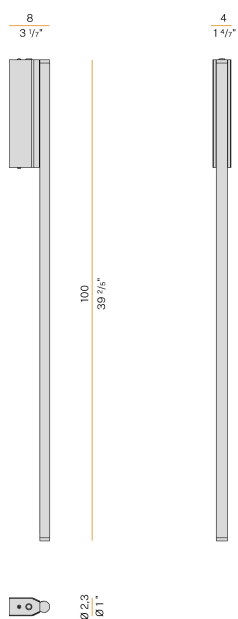

PANZERI

Hilow Line

220-240V AC dimmable (DALI/Push DIM)

A11017.100.0502

Data sheet

CODE	A11017.100.0502
SYSTEM POWER CONSUMPTION	17W
EFFICACY	59.88lm/W
LIGHT SOURCE	LED
LIGHT SOURCE LIFETIME	L70 (B10) 60.000h
COLOUR TEMPERATURE	2700K Ra>90
LIGHT DISTRIBUTION	diffused
POWER SUPPLY	220-240V AC
FREQUENCY	50/60Hz
ELECTRICAL CONFIGURATION	dimmable (DALI/Push DIM)
DRIVER	integrated included
NOMINAL LUMINOUS FLUX	1512lm
LUMEN OUTPUT	1018lm
EFFICIENCY	67.3%
WEIGHT	1,16 Kg
PROTECTION DEGREE	IP20
COLOUR TOLLERANCES	SDCM 3
PACKING DIMENSIONS	12,0 x 106,0 x 7,0 cm

Technical drawing

PANZERI

Hilow Line

Accessories / power supply

YCI11002.400

4m (157,5") long power cable with foot switch and plug.